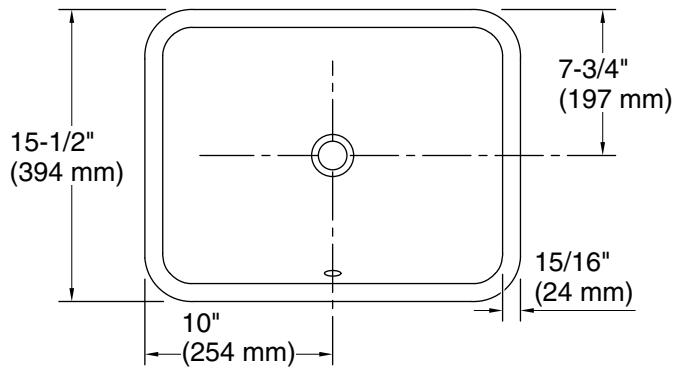

Sartorial™ Herringbone Caxton® Rectangle

Bathroom sink
K-29471-HD1

Recommended ADA Installation

Technical Information

All product dimensions are nominal.

Installation: Undermount

Notes

Install this product according to the installation instructions.