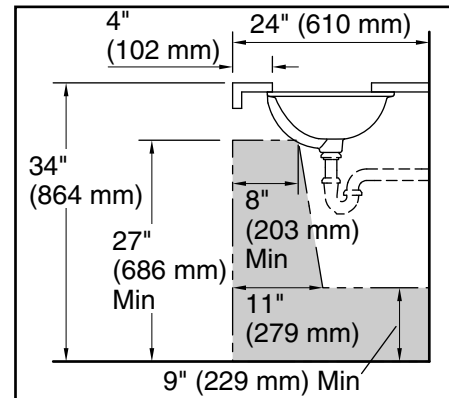

Sartorial™ Herringbone Caxton® Rectangle

Bathroom sink
K-29471-HD1

Recommended ADA Installation

Technical Information

All product dimensions are nominal.

Installation: Undermount

Notes

Install this product according to the installation instructions.