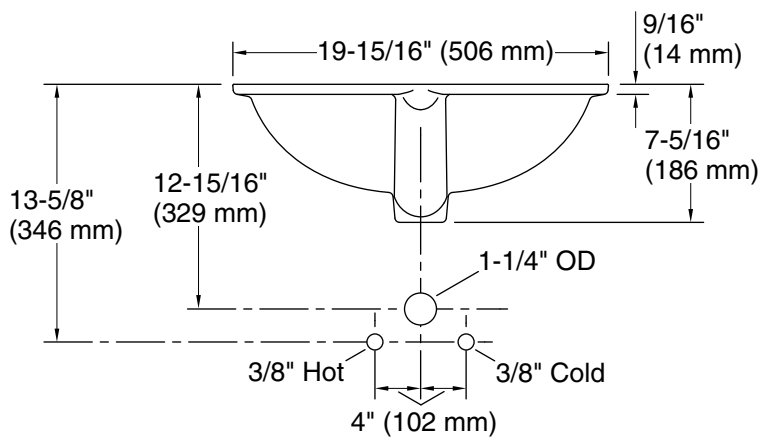

Sartorial™ Herringbone Caxton® Rectangle

Bathroom sink
K-29471-HD1

Recommended ADA Installation

Technical Information

All product dimensions are nominal.

Installation: Undermount

Notes

Install this product according to the installation instructions.